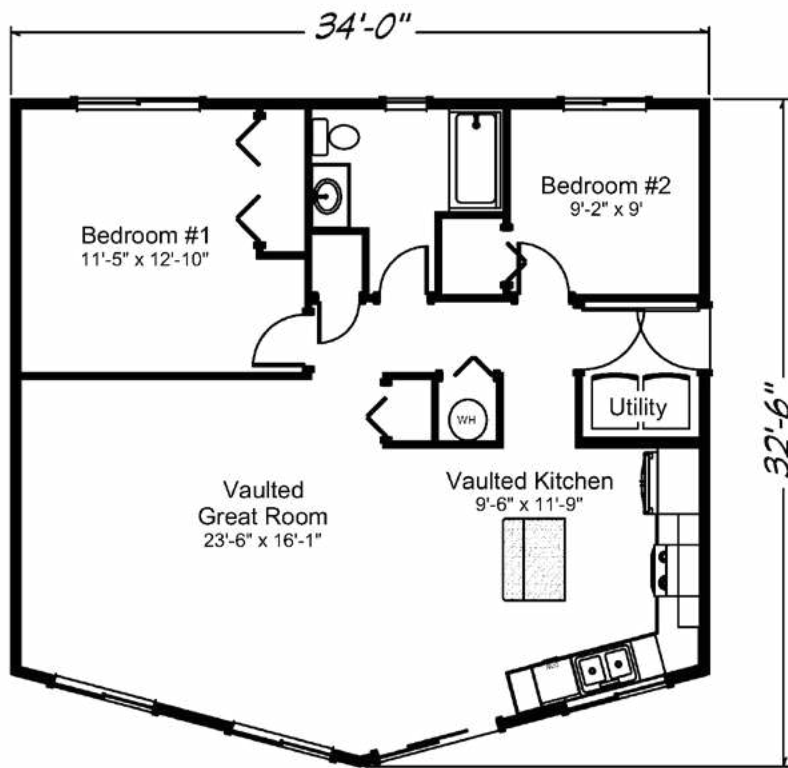

**Lewis River** 1028 sq. ft. • 2 bedrooms • 1 bath

“Built on Your Land” | [RealityHomes.com](http://RealityHomes.com)

© 2007-2019 All Rights Reserved - Reality Homes Washington # REALIH984CN / Oregon CCB #166318 / Idaho Lic. #RCE-25285 Plan numbers indicate the approx. square footage of living space. Elevation renderings shown may reflect artists interpretation and/or optional features, and may not represent the finished product. Reality Homes reserves the rights to change specifications and pricing without notice or obligation.