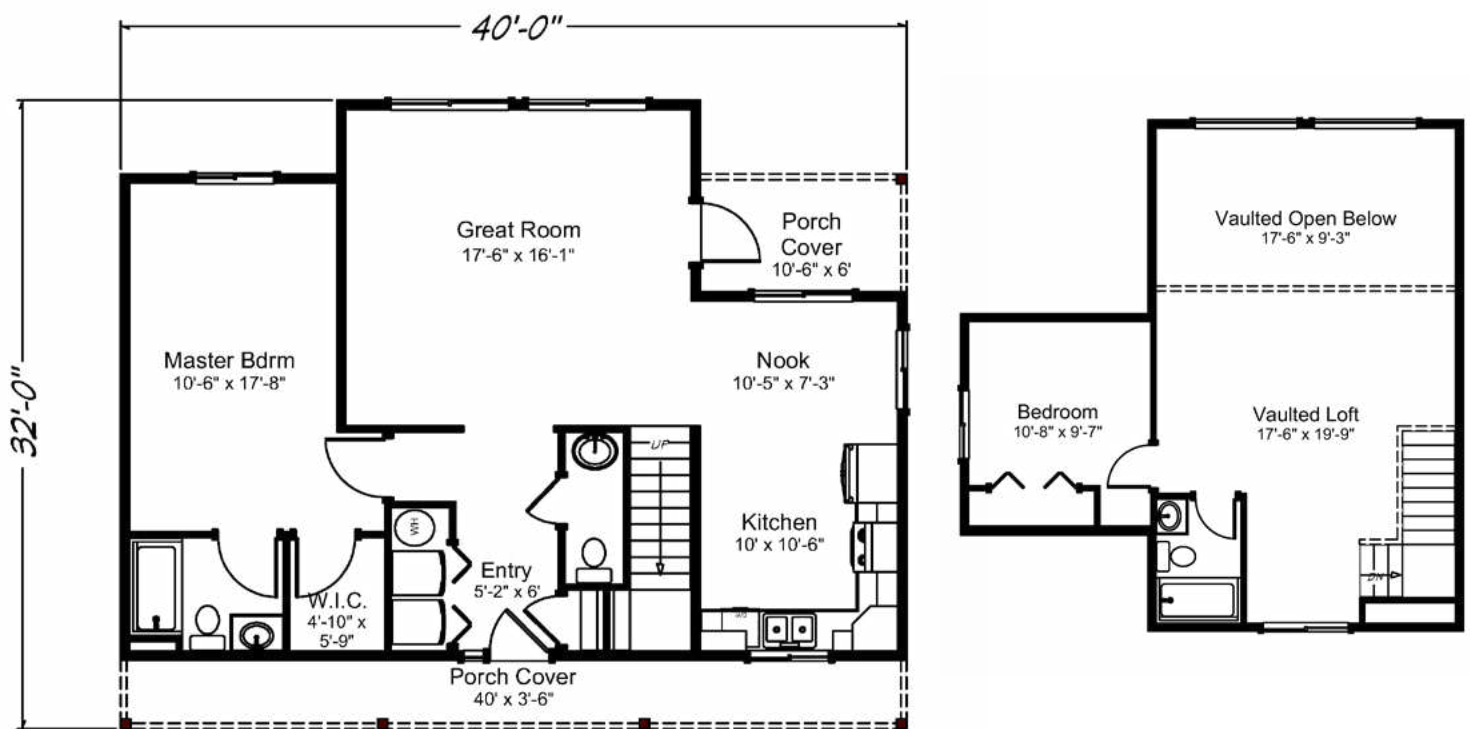

Dungeness 1471 sq. ft. • 2 bedrooms • 2 1/2 baths

“Built on Your Land” | RealityHomes.com

© 2007-2019 All Rights Reserved - Reality Homes Washington # REALIH1984CN / Oregon CCB #166318 / Idaho Lic. #RCE-25285 Plan numbers indicate the approx. square footage of living space. Elevation renderings shown may reflect artists interpretation and/or optional features, and may not represent the finished product. Reality Homes reserves the rights to change specifications and pricing without notice or obligation.