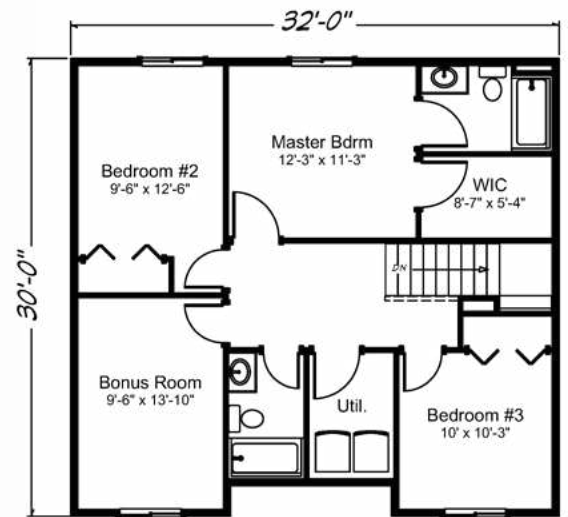

Snoqualmie Falls 1780 sq. ft. • 3 bedrooms • 2 1/2 baths • 2 car garage

“Built on Your Land” | RealityHomes.com

© 2007-2019 All Rights Reserved - Reality Homes Washington # REALIH984CN / Oregon CCB #166318 / Idaho Lic. #RCE-25285 Plan numbers indicate the approx. square footage of living space. Elevation renderings shown may reflect artists interpretation and/or optional features, and may not represent the finished product. Reality Homes reserves the rights to change specifications and pricing without notice or obligation.