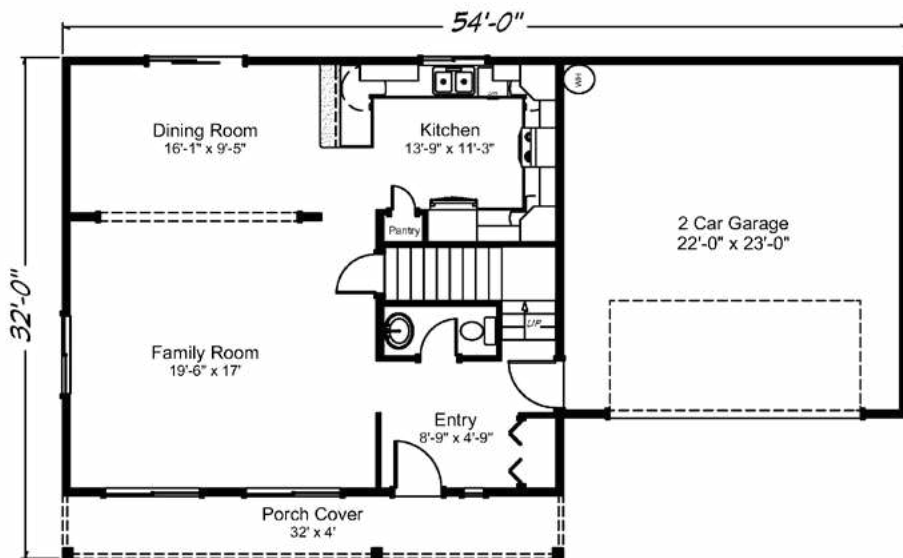

Snoqualmie Falls 1780 sq. ft. • 3 bedrooms • 2 1/2 baths • 2 car garage

“Built on Your Land” | RealityHomes.com

© 2007-2019 All Rights Reserved - Reality Homes Washington # REALIH984CN / Oregon CCB #166318 / Idaho Lic. #RCE-25285 Plan numbers indicate the approx. square footage of living space. Elevation renderings shown may reflect artists interpretation and/or optional features, and may not represent the finished product. Reality Homes reserves the rights to change specifications and pricing without notice or obligation.