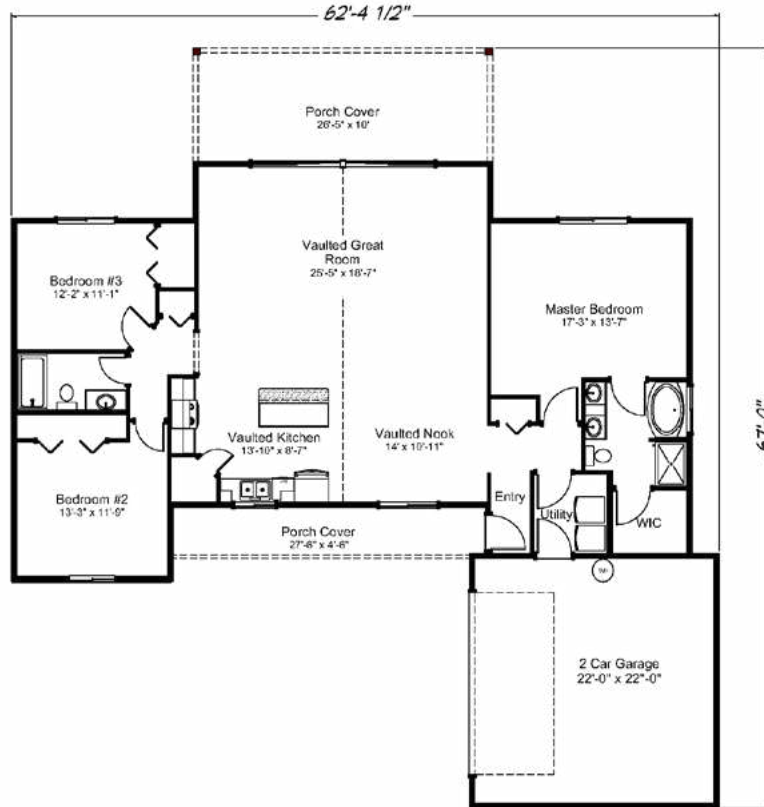

Tumble Creek 1866 sq. ft. • 3 bedrooms • 2 baths • 2 car garage

“Built on Your Land” | RealityHomes.com

© 2007-2019 All Rights Reserved - Reality Homes Washington # REALIH984CN / Oregon CCB #166318 / Idaho Lic. #RCE-25285 Plan numbers indicate the approx. square footage of living space. Elevation renderings shown may reflect artists interpretation and/or optional features, and may not represent the finished product. Reality Homes reserves the rights to change specifications and pricing without notice or obligation.