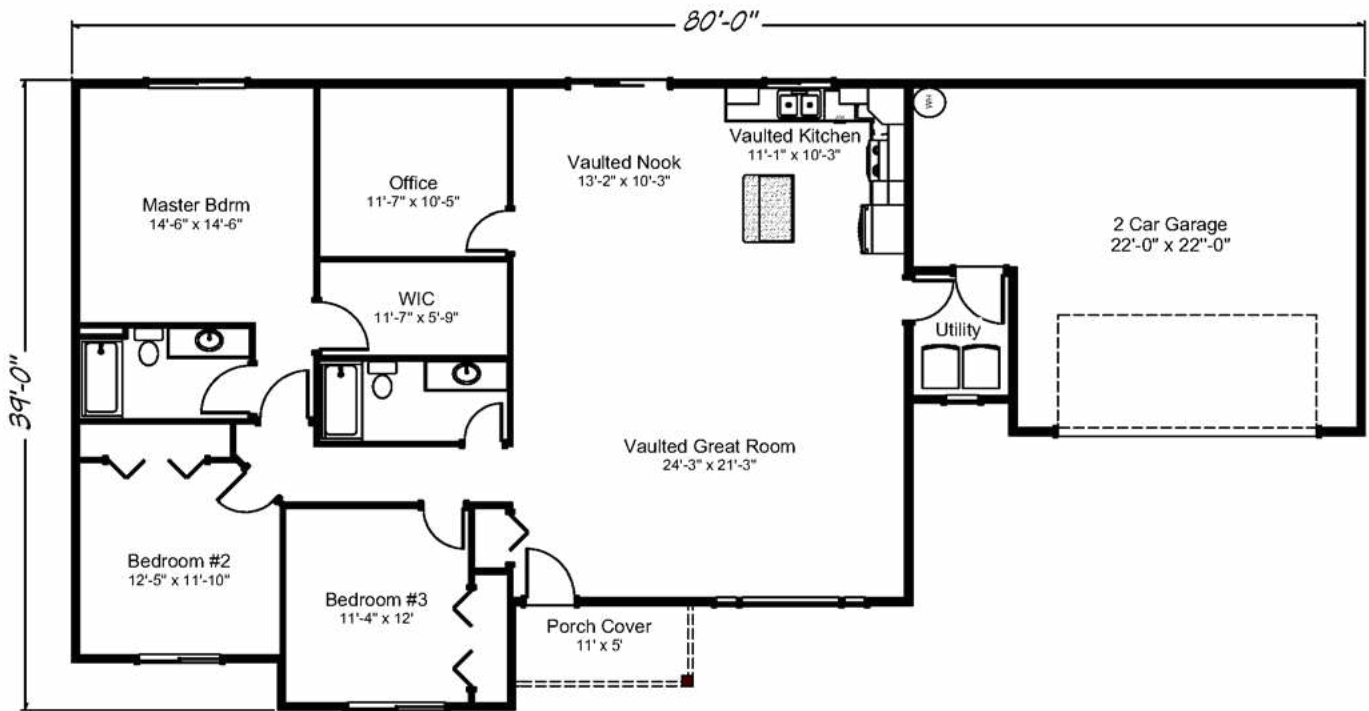

Bandon Trails 1870 sq. ft. • 3 bedrooms • 2 baths • 2 car garage

“Built on Your Land” | RealityHomes.com

© 2007-2019 All Rights Reserved - Reality Homes Washington # REALIH1984CN / Oregon CCB #166318 / Idaho Lic. #RCE-25285 Plan numbers indicate the approx. square footage of living space. Elevation renderings shown may reflect artists interpretation and/or optional features, and may not represent the finished product. Reality Homes reserves the rights to change specifications and pricing without notice or obligation.