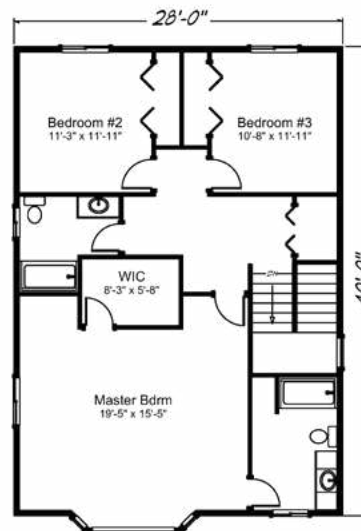

Desert Canyon 2163 sq. ft. • 3 bedrooms • 2 1/2 baths • 2 car garage

“Built on Your Land” | [RealityHomes.com](https://www.RealityHomes.com)

© 2007–2019 All Rights Reserved – Reality Homes Washington # REALIH1984CN / Oregon CCB #166318 / Idaho Lic. #RCE-25285 Plan numbers indicate the approx. square footage of living space. Elevation renderings shown may reflect artists interpretation and/or optional features, and may not represent the finished product. Reality Homes reserves the rights to change specifications and pricing without notice or obligation.