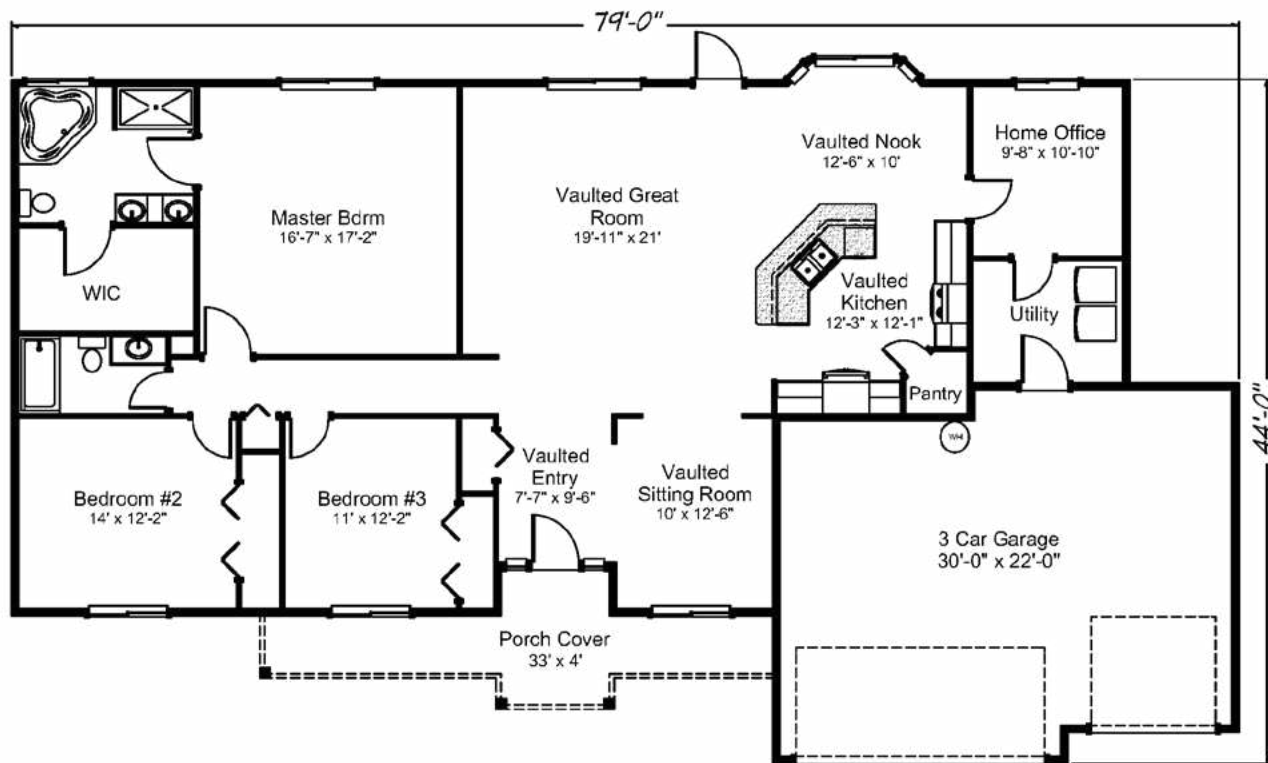

**Ventana Canyon** 2172 sq. ft. • 3 bedrooms • 2 baths • 3 car garage

“Built on Your Land” | RealityHomes.com

© 2007-2019 All Rights Reserved - Reality Homes Washington # REALIH984CN / Oregon CCB #166318 / Idaho Lic. #RCE-25285 Plan numbers indicate the approx. square footage of living space. Elevation renderings shown may reflect artists interpretation and/or optional features, and may not represent the finished product. Reality Homes reserves the rights to change specifications and pricing without notice or obligation.