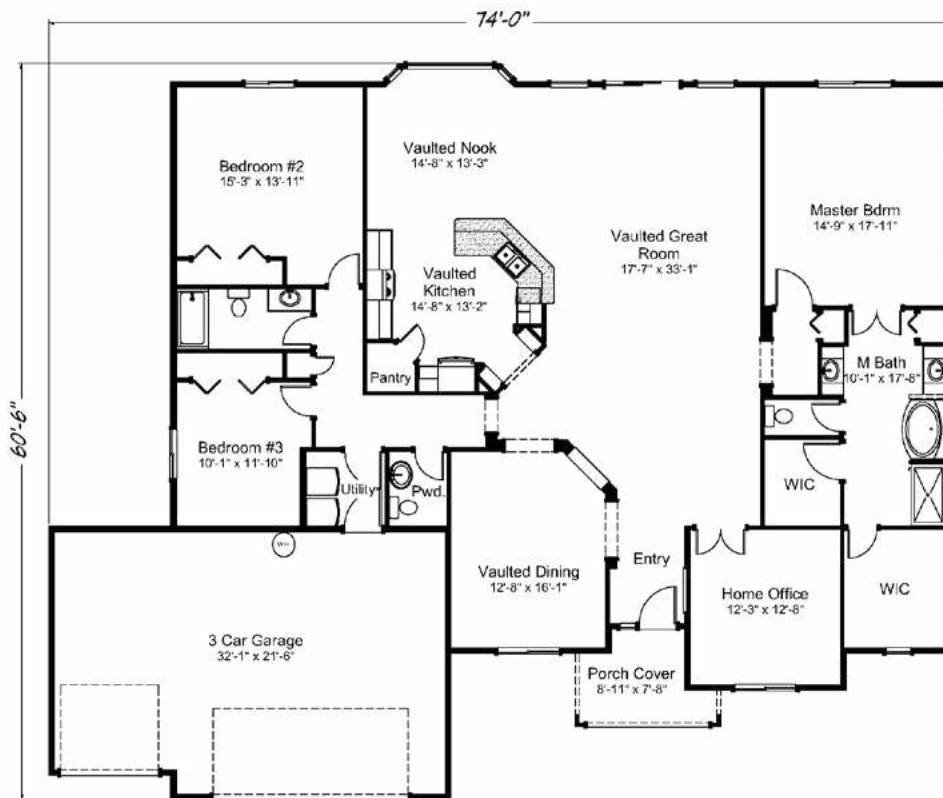

**Sage Hills** 2829 sq. ft. • 3 bedrooms • 2 1/2 baths • 3 car garage

“Built on Your Land” | [RealityHomes.com](http://RealityHomes.com)

© 2007-2019 All Rights Reserved - Reality Homes Washington # REALIH984CN / Oregon CCB #166318 / Idaho Lic. #RCE-25285 Plan numbers indicate the approx. square footage of living space. Elevation renderings shown may reflect artists interpretation and/or optional features, and may not represent the finished product. Reality Homes reserves the rights to change specifications and pricing without notice or obligation.