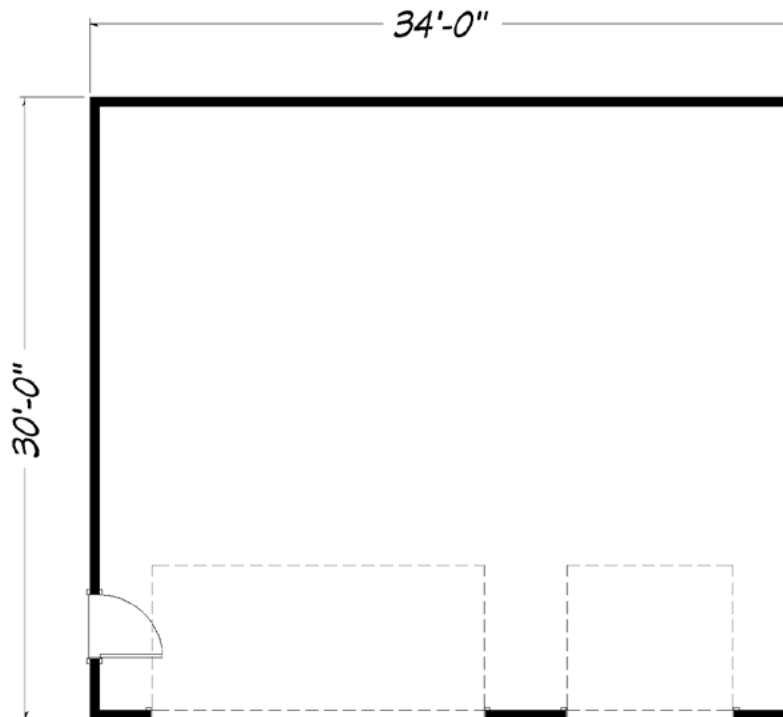

**One Story Garage** 1020 sq. ft. • 34' x 30' garage

**“Built on Your Land” | RealityHomes.com**

© 2007-2017 All Rights Reserved - Reality Homes Washington # REALIH984CN / Oregon CCB #166318 / Idaho Lic. #RCE-25285 Plan numbers indicate the approx. square footage of living space. Elevation renderings shown may reflect artists interpretation and/or optional features, and may not represent the finished product. Reality Homes reserves the rights to change specifications and pricing without notice or obligation.