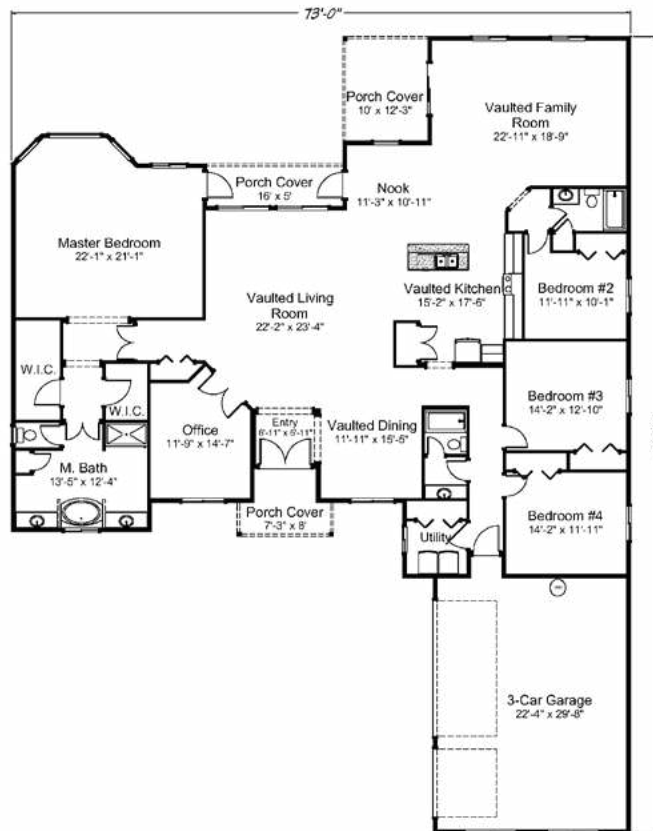

Wellington Hills 3502 sq. ft. • 4 bedrooms • 3 baths • 3 car garage

“Built on Your Land” | RealityHomes.com

© 2007-2019 All Rights Reserved - Reality Homes Washington # REALIH984CN / Oregon CCB #166318 / Idaho Lic. #RCE-25285 Plan numbers indicate the approx. square footage of living space. Elevation renderings shown may reflect artists interpretation and/or optional features, and may not represent the finished product. Reality Homes reserves the rights to change specifications and pricing without notice or obligation.