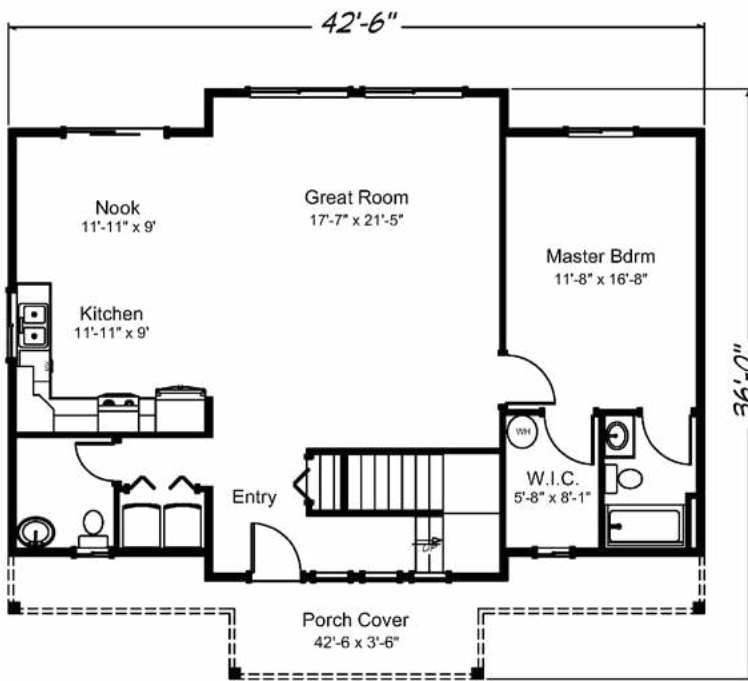

Sahalee 1830 sq. ft. • 3 bedrooms • 2 1/2 baths

“Built on Your Land” | [RealtyHomes.com](https://www.RealtyHomes.com)

© 2007–2019 All Rights Reserved – Realty Homes Washington # REALIH984CN / Oregon CCB #166318 / Idaho Lic. #RCE-25285 Plan numbers indicate the approx. square footage of living space. Elevation renderings shown may reflect artists interpretation and/or optional features, and may not represent the finished product. Realty Homes reserves the rights to change specifications and pricing without notice or obligation.