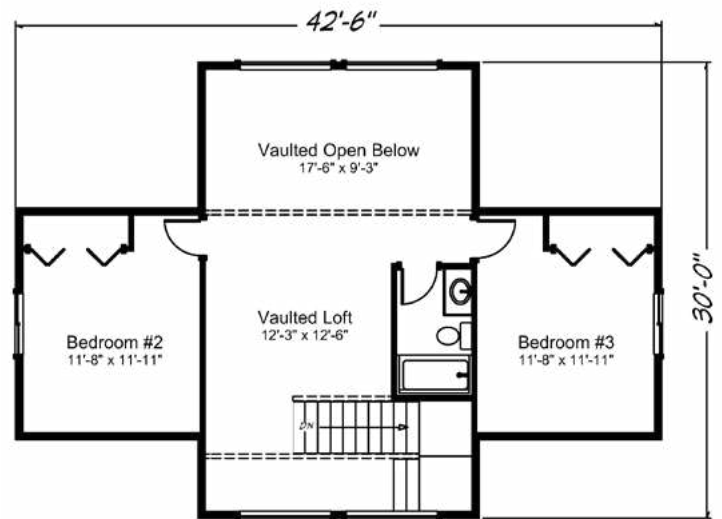

Sahalee 1830 sq. ft. • 3 bedrooms • 2 1/2 baths

“Built on Your Land” | [RealtyHomes.com](https://www.RealtyHomes.com)

© 2007–2019 All Rights Reserved – Realty Homes Washington # REALIH984CN / Oregon CCB #166318 / Idaho Lic. #RCE-25285 Plan numbers indicate the approx. square footage of living space. Elevation renderings shown may reflect artists interpretation and/or optional features, and may not represent the finished product. Realty Homes reserves the rights to change specifications and pricing without notice or obligation.