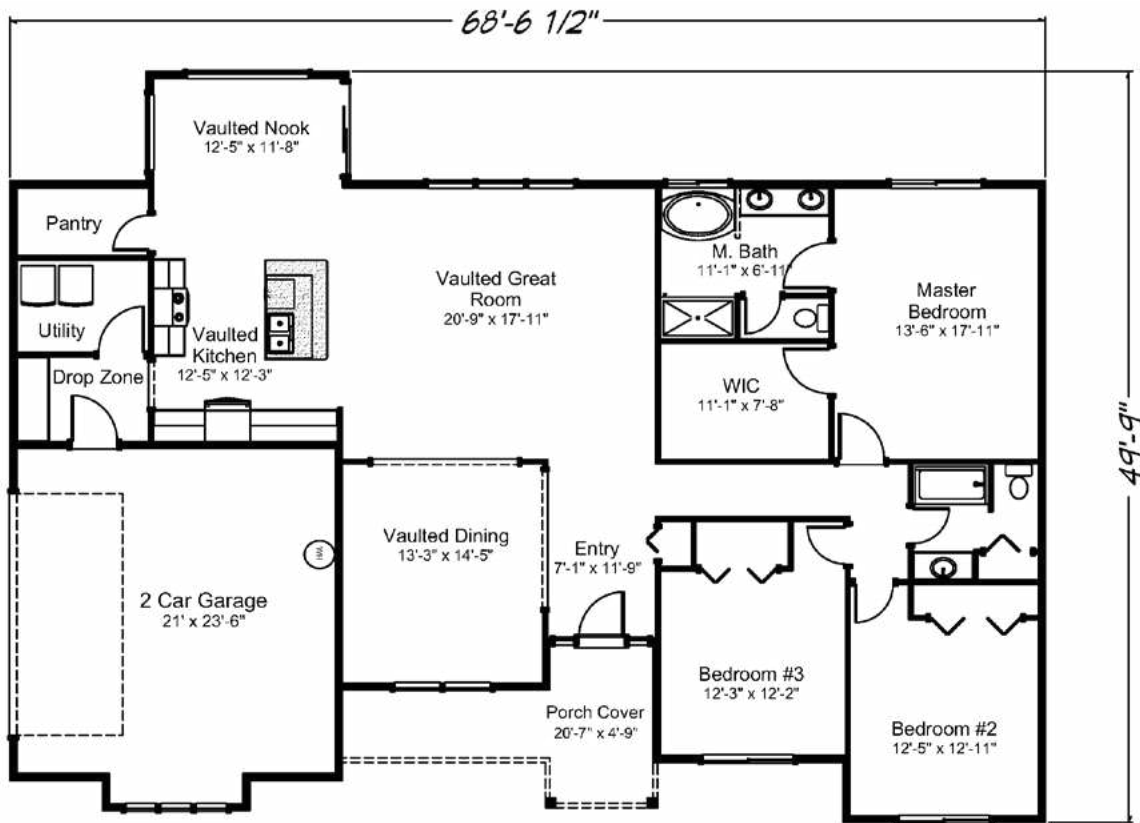

Riviera 2197 sq. ft. • 3 bedrooms • 2 baths • 2 car garage

“Built on Your Land” | RealityHomes.com

© 2007-2019 All Rights Reserved - Reality Homes Washington # REALIH984CN / Oregon CCB #166318 / Idaho Lic. #RCE-25285 Plan numbers indicate the approx. square footage of living space. Elevation renderings shown may reflect artists interpretation and/or optional features, and may not represent the finished product. Reality Homes reserves the rights to change specifications and pricing without notice or obligation.