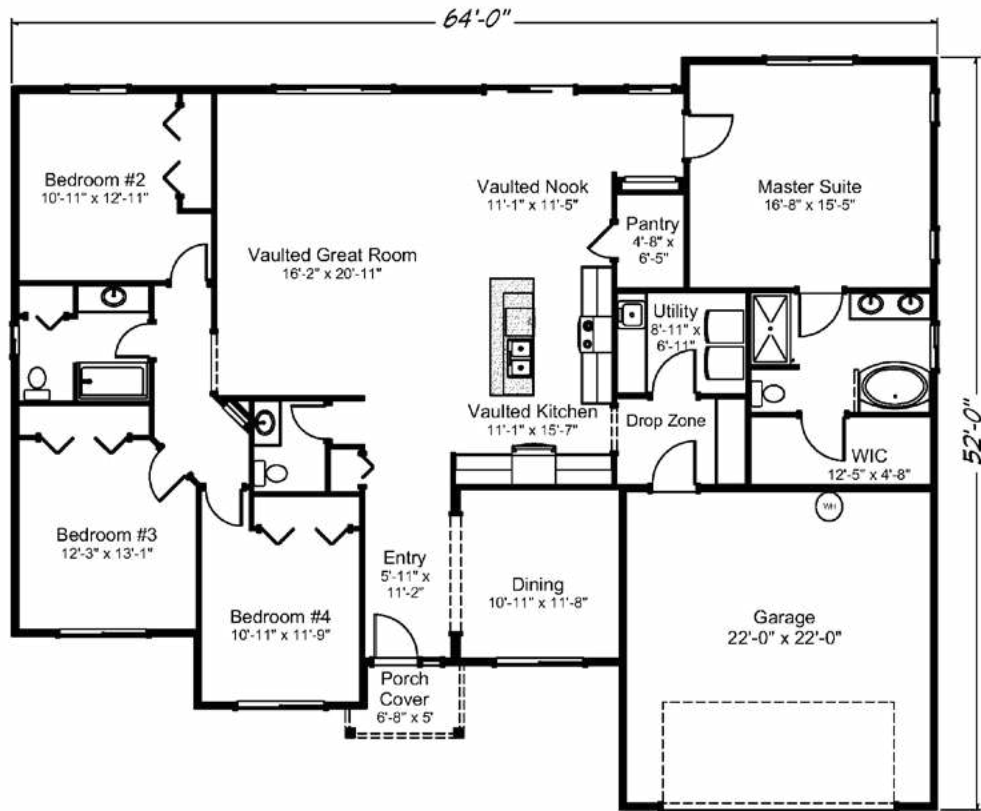

Willow Creek 2345 sq. ft. • 4 bedrooms • 2 1/2 baths • 2 car garage

“Built on Your Land” | RealityHomes.com

© 2007–2019 All Rights Reserved – Reality Homes Washington # REALIH984CN / Oregon CCB #166318 / Idaho Lic. #RCE-25285 Plan numbers indicate the approx. square footage of living space. Elevation renderings shown may reflect artists interpretation and/or optional features, and may not represent the finished product. Reality Homes reserves the rights to change specifications and pricing without notice or obligation.