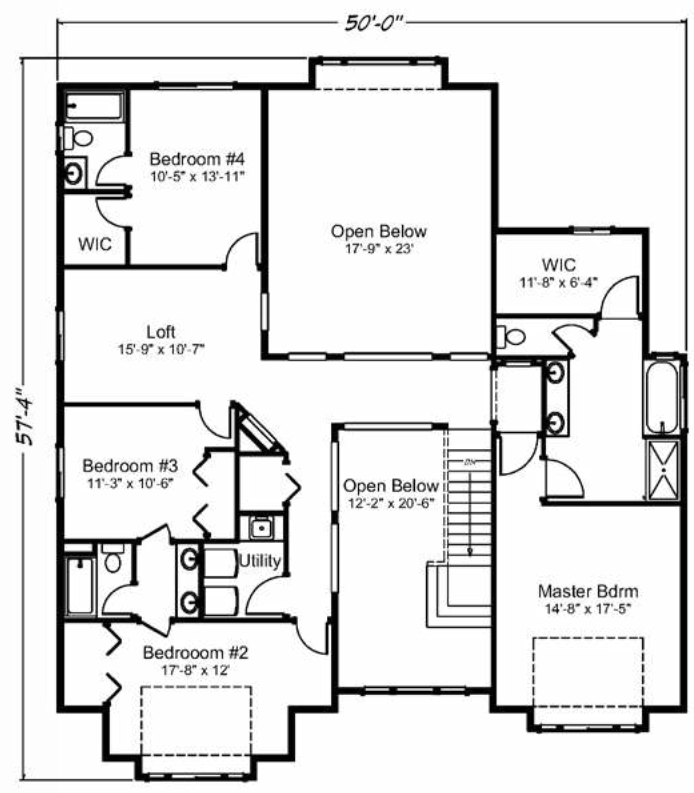

**Pebble Beach** 3678 sq. ft. • 5 bedrooms • 4 baths • 2 car garage

“Built on Your Land” | RealityHomes.com

© 2007-2019 All Rights Reserved - Reality Homes Washington # REALIH984CN / Oregon CCB #166318 / Idaho Lic. #RCE-25285 Plan numbers indicate the approx. square footage of living space. Elevation renderings shown may reflect artists interpretation and/or optional features, and may not represent the finished product. Reality Homes reserves the rights to change specifications and pricing without notice or obligation.