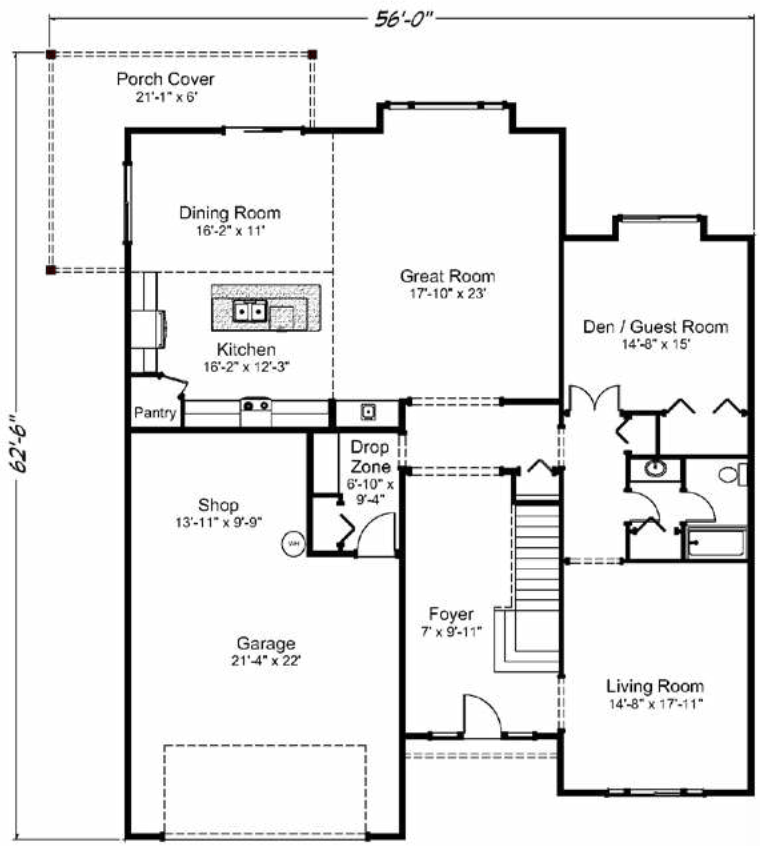

**Pebble Beach** 3678 sq. ft. • 5 bedrooms • 4 baths • 2 car garage

“Built on Your Land” | RealityHomes.com

© 2007-2019 All Rights Reserved - Reality Homes Washington # REALIH984CN / Oregon CCB #166318 / Idaho Lic. #RCE-25285 Plan numbers indicate the approx. square footage of living space. Elevation renderings shown may reflect artists interpretation and/or optional features, and may not represent the finished product. Reality Homes reserves the rights to change specifications and pricing without notice or obligation.