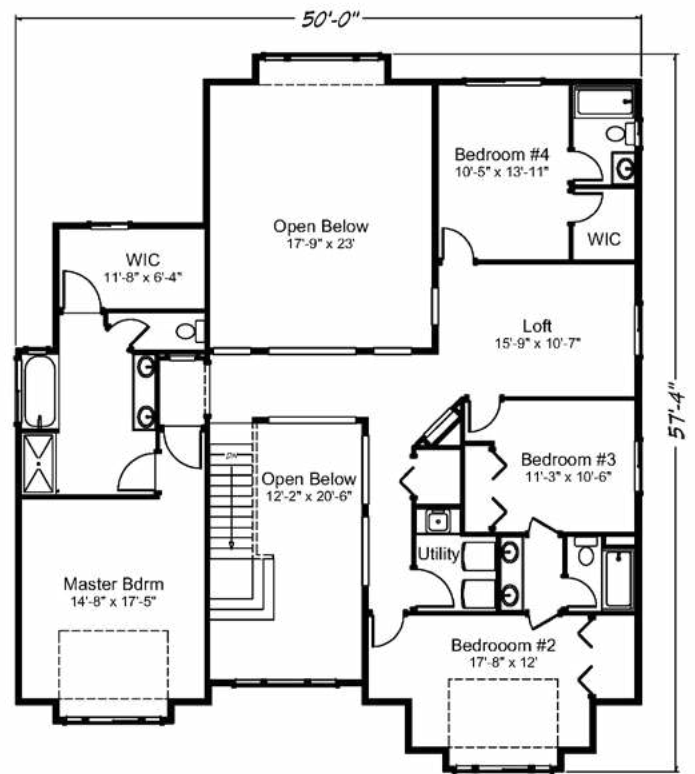

Pebble Beach 3678 sq. ft. • 5 bedrooms • 4 baths • 2 car garage

“Built on Your Land” | RealityHomes.com

© 2007-2019 All Rights Reserved - Reality Homes Washington # REALIH984CN / Oregon CCB #166318 / Idaho Lic. #RCE-25285 Plan numbers indicate the approx. square footage of living space. Elevation renderings shown may reflect artists interpretation and/or optional features, and may not represent the finished product. Reality Homes reserves the rights to change specifications and pricing without notice or obligation.