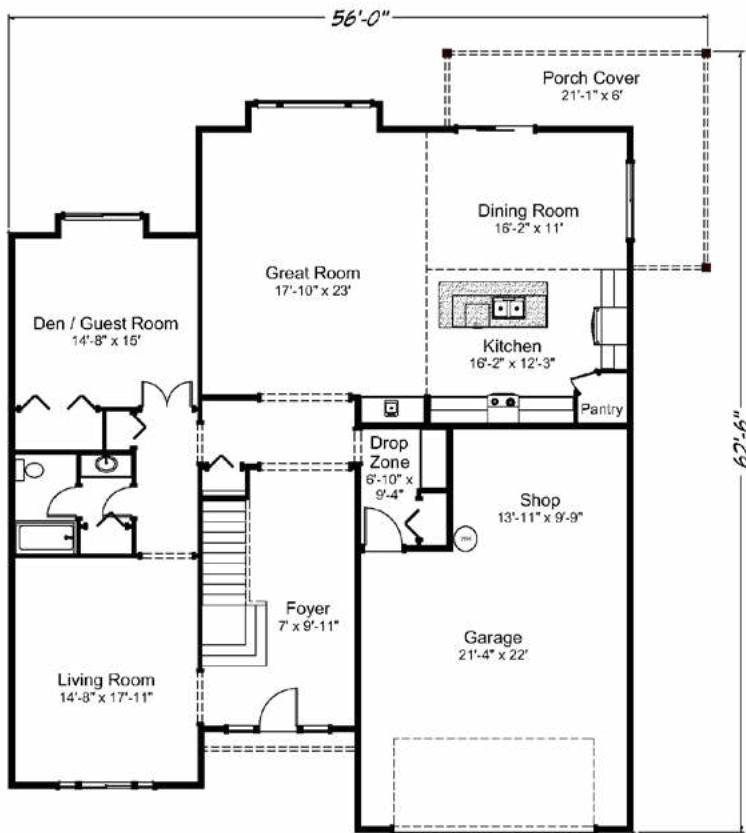

Pebble Beach 3678 sq. ft. • 5 bedrooms • 4 baths • 2 car garage

“Built on Your Land” | RealityHomes.com

© 2007-2019 All Rights Reserved - Reality Homes Washington # REALIH984CN / Oregon CCB #166318 / Idaho Lic. #RCE-25285 Plan numbers indicate the approx. square footage of living space. Elevation renderings shown may reflect artists interpretation and/or optional features, and may not represent the finished product. Reality Homes reserves the rights to change specifications and pricing without notice or obligation.